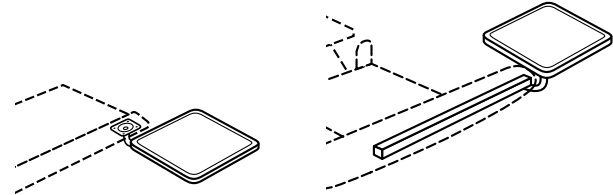

• See p. 4 for Finish Selections

EFFECTIVE APRIL 2, 2008
PLEASE USE THESE 2001 COMBINED LIST PRICES PLUS 17%!

COMPUTER
& TASKLIGHTS

COMPUTER ERGONOMICS ZONE 1 LIST PRICES

Adjustable Keyboard Pads Price Each

AKP-4: Pad Style

AKP-5: Clamp Style

	Nominal Width	Depth	Part No.	Price Each	Weight
VQS ⇒	22" x 11"		AKP-4	\$228.	13#
	20" x 11"		AKP-5	\$312.	13#

- VQS ⇒ Available on Quickship.
- Adjustment: 360° of rotation, ±15° of tilt, 12" of slide, and 5-1/2" of height.
 - Color: Black

Mouse Pads Price Each

MP-4: For Pad Style

MP-5: For Clamp Style

	Nominal Width	Depth	Part No.	Price Each	Weight
VQS ⇒	8" x 8"		MP-4	\$136.	3#
	8" x 8"		MP-5	\$162.	3#

- VQS ⇒ Available on Quickship.
- Attaches to AKP-4.
 - Adjustment: 360° of rotation, ±15° of tilt.
 - Color: Black