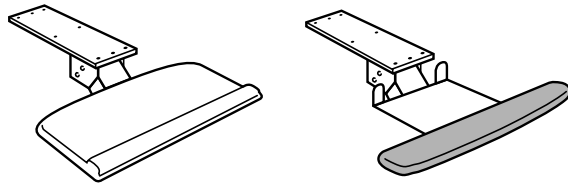

PACKARD
Industries, Inc.

COMPUTER ERGONOMICS AND TASK LIGHTS

KEYBOARD ARMS, CPU HOLDERS, LIGHTING

VQS ➡ Indicates product available on the NAVA and NAVA FS Quickship Program

• See p. 2 for Ordering, Freight and VQS ➡ Quickship Program Terms

• See p. 4 for Finish Selections

EFFECTIVE APRIL 2, 2008
PLEASE USE THESE 2001 COMBINED LIST PRICES PLUS 17%!

COMPUTER
& TASKLIGHTS

COMPUTER ERGONOMICS ZONE 1 LIST PRICES

Adjustable Keyboard Pads Price Each

AKP-4: Pad Style

AKP-5: Clamp Style

	Nominal Width	Depth	Part No.	Price Each	Weight
VQS ⇒	22" x 11"		AKP-4	\$228.	13#
	20" x 11"		AKP-5	\$312.	13#

- VQS ⇒ Available on Quickship.
- Adjustment: 360° of rotation, ±15° of tilt, 12" of slide, and 5-1/2" of height.
 - Color: Black