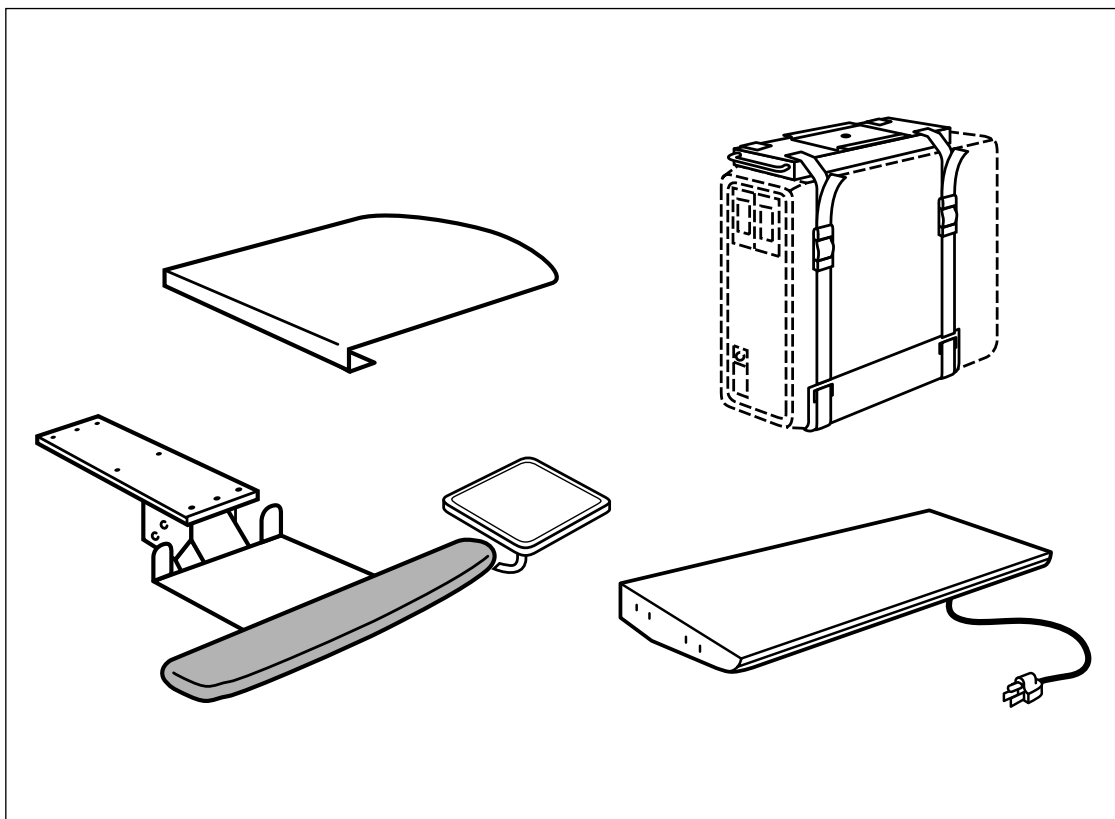

VQS ➡ Indicates product available on the NAVA and NAVA FS Quickship Program

• See p. 2 for Ordering, Freight and VQS ➡ Quickship Program Terms

• See p. 4 for Finish Selections

EFFECTIVE APRIL 2, 2008
PLEASE USE THESE 2001 COMBINED LIST PRICES PLUS 17%!

COMPUTER
& TASKLIGHTS